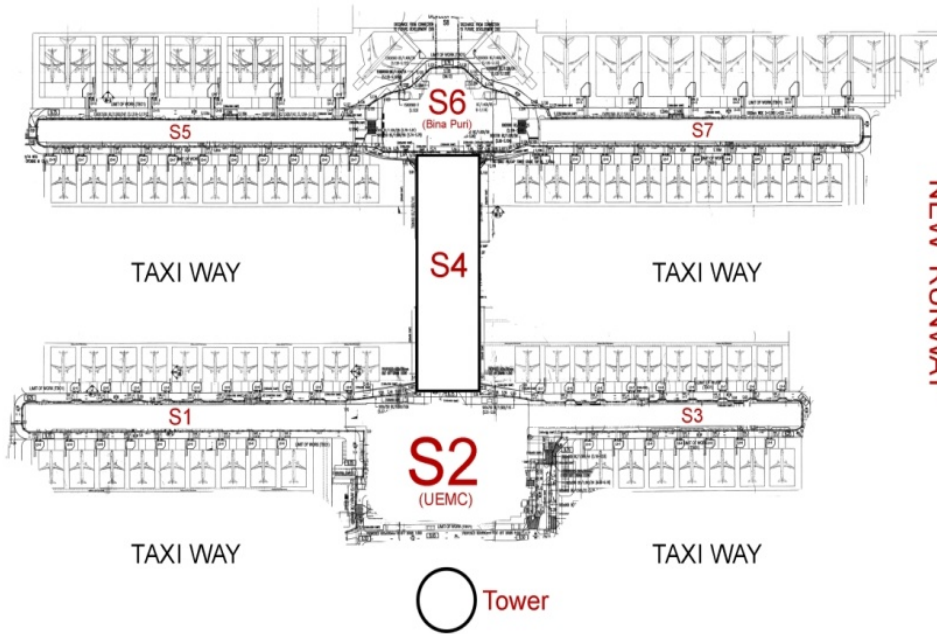

# UEMC - BINA PURI JV

KLIA2 Work Progress as at  
**4<sup>th</sup> July 2013**

TAXI WAY

TAXI WAY

LINK TO KLIA

NEW RUNWAY

Taxiway S1 (By Other Contractors)

Taxiway at S3 (By Other Contractors)

Taxiway Connect To New Runway (By Other Contractors)

Taxiway Connect To New Runway (By Other Contractors)

Taxiway Connect To New Runway (By Other Contractors)

Parking Apron at S7 (By Other Contractors)

Parking Apron at S3 & S7 (By Other Contractors)

Parking Apron at S1 & S5 (By Other Contractors)

Taxiway Connect To New Runway (By Other Contractors)

Taxiway and Parking Apron at S5 (By Other Contractors)

Taxiway and Parking Apron at S1 & S5 (By Other Contractors)